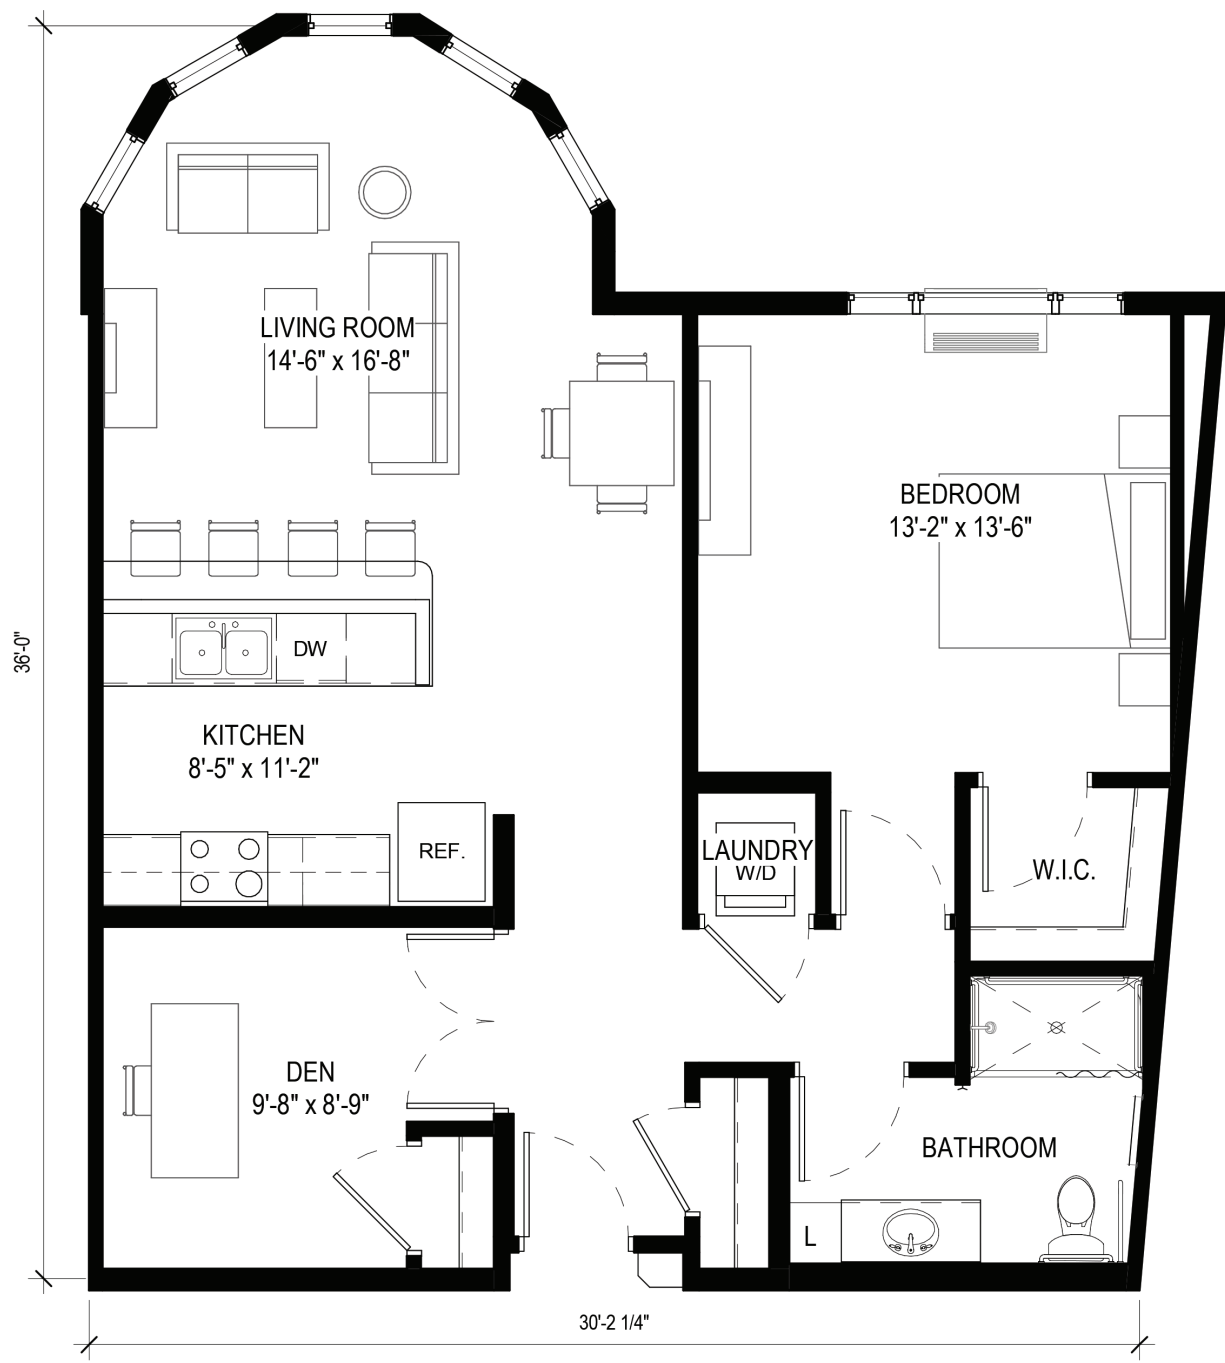

MONTGOMERY B1

One-bedroom, one bath + den

SQ FT 927