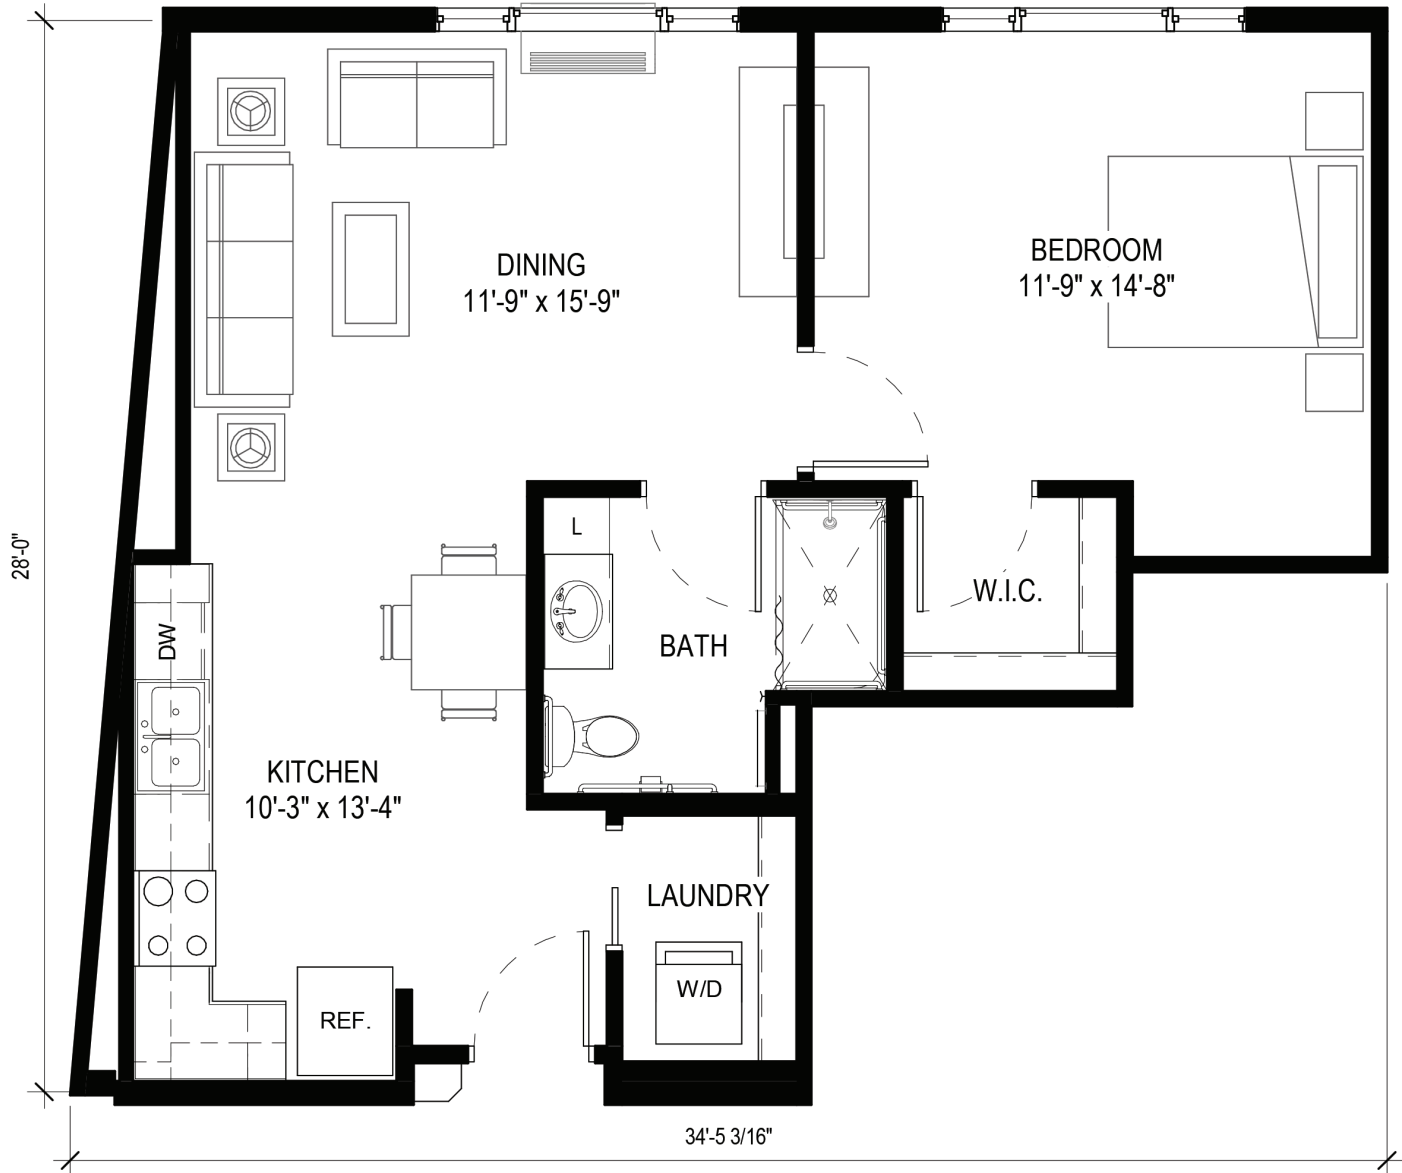

BURLINGTON A9
One-bedroom, one bath

SQ FT 704