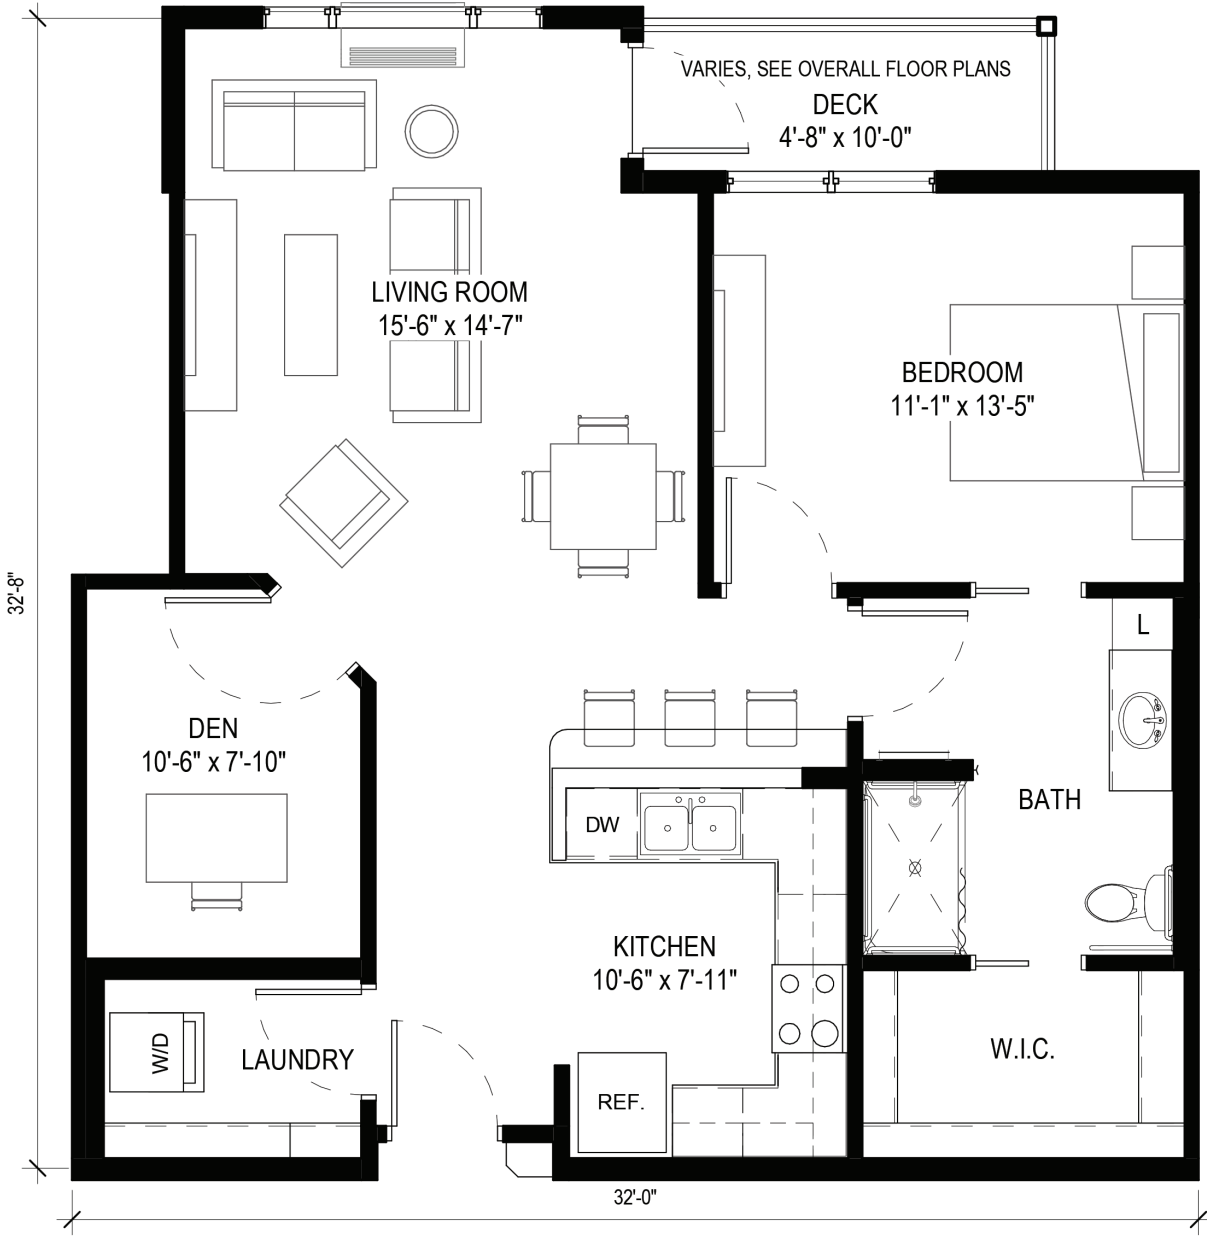

# MONTGOMERY B5

One-bedroom, one bath + den

SQ FT 874