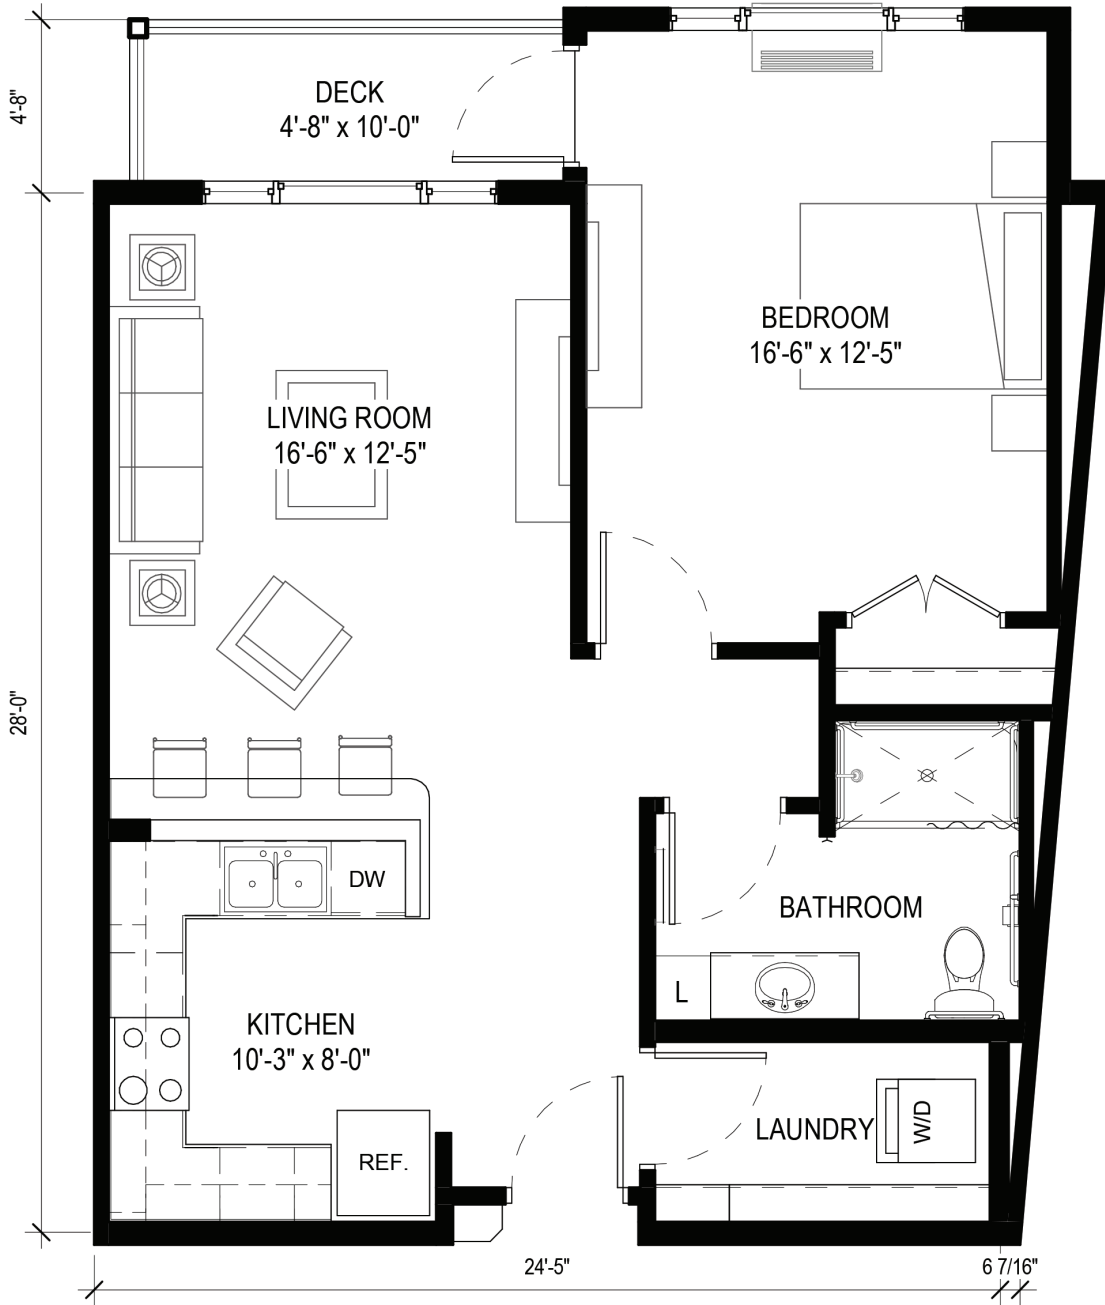

BURLINGTON A8

One-bedroom, one bath

SQ FT

750