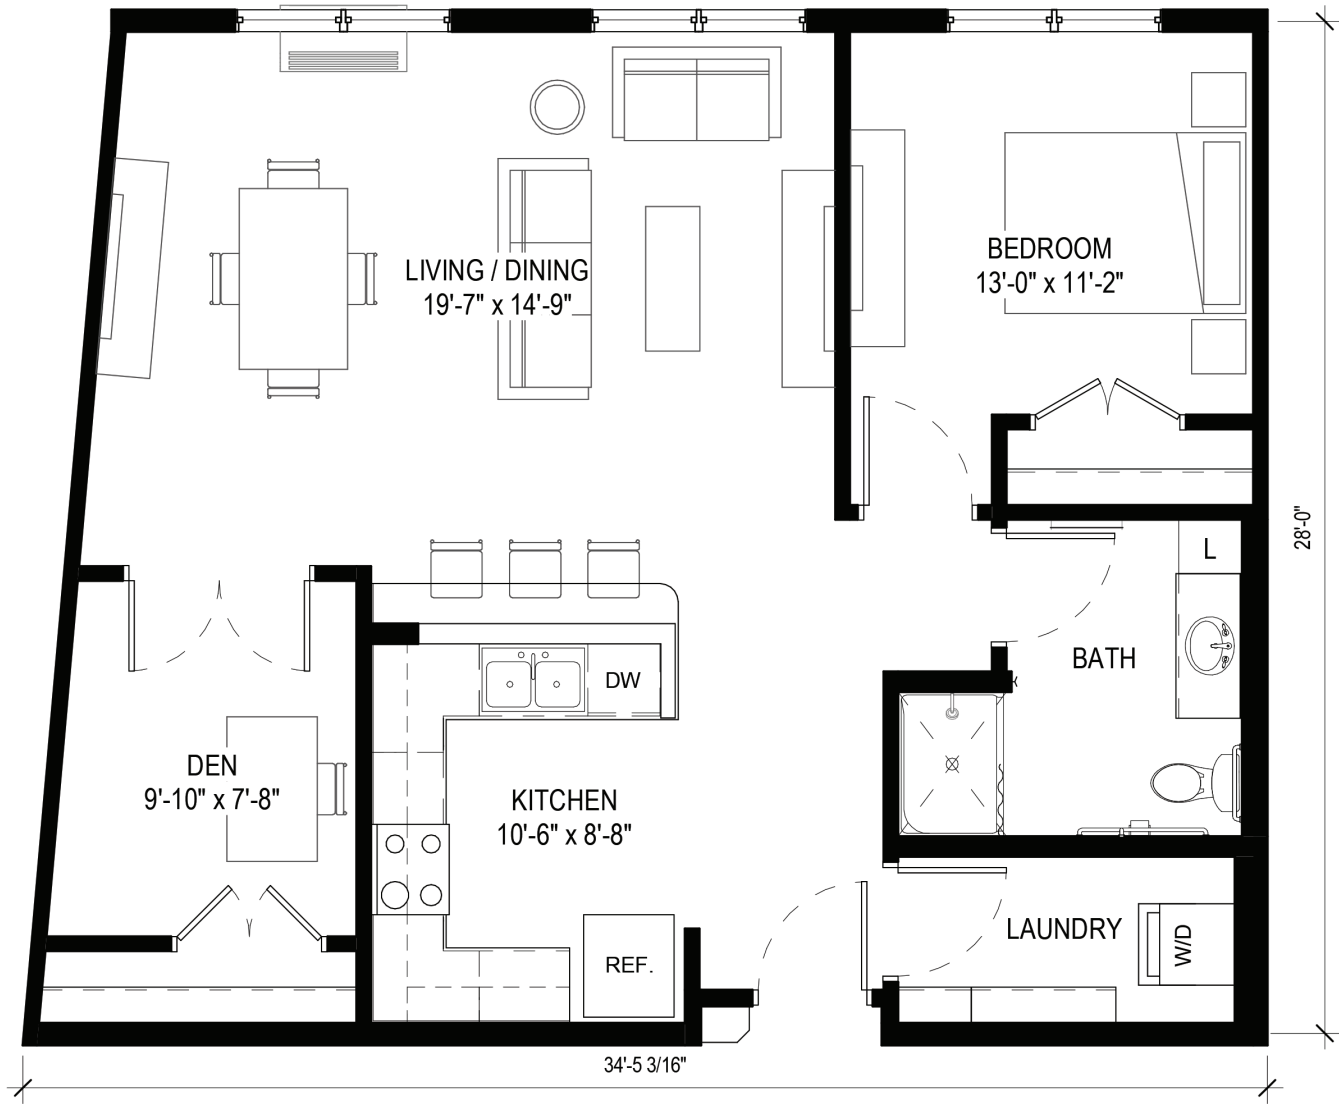

MONTGOMERY B4

One-bedroom, one bath + den

SQ FT

878