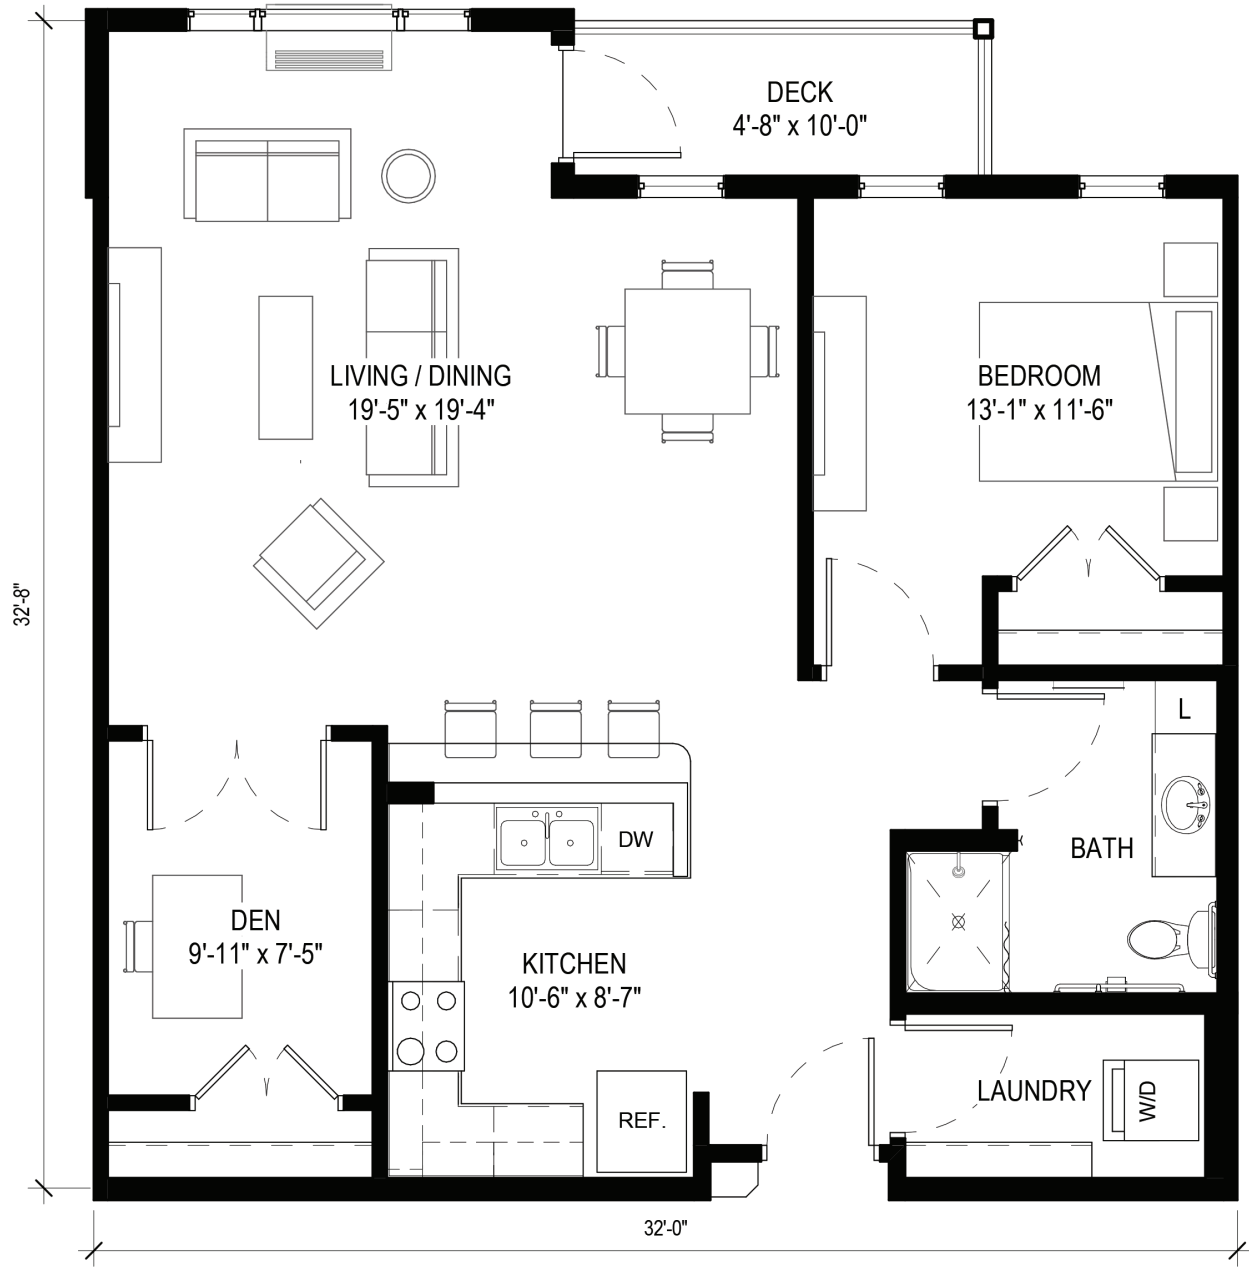

MONTGOMERY B3

One-bedroom, one bath + den

SQ FT 905