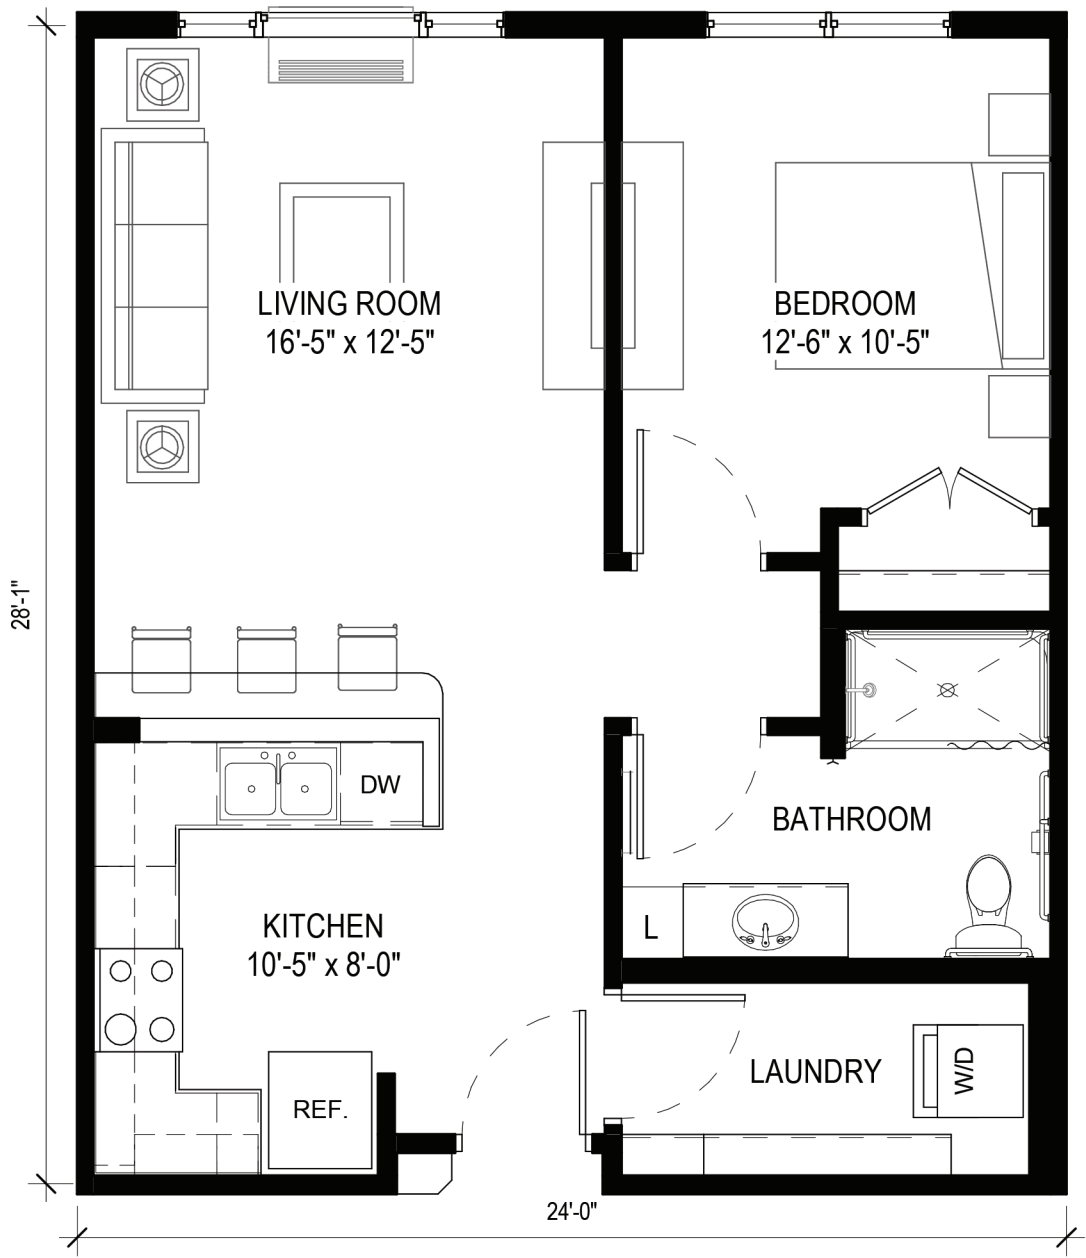

# BURLINGTON A1

One-bedroom, one bath

SQ FT 632