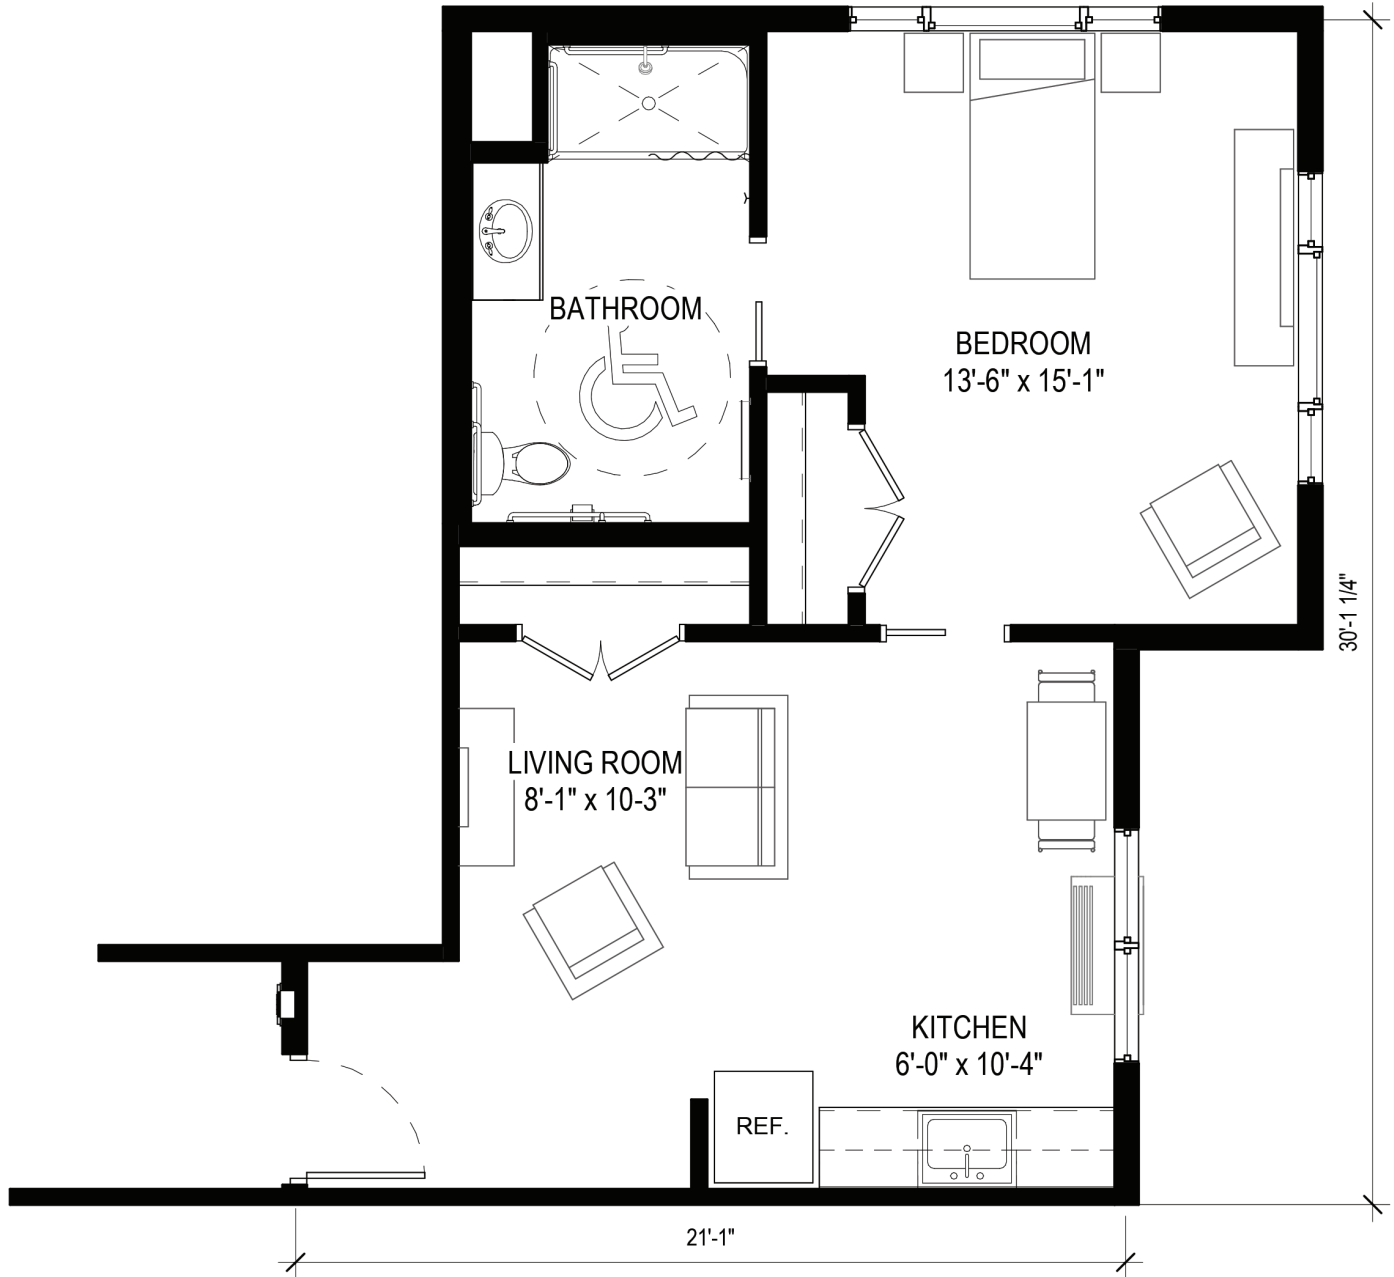

CALEDONIA A6
One-bedroom, one bath

SQ FT

576