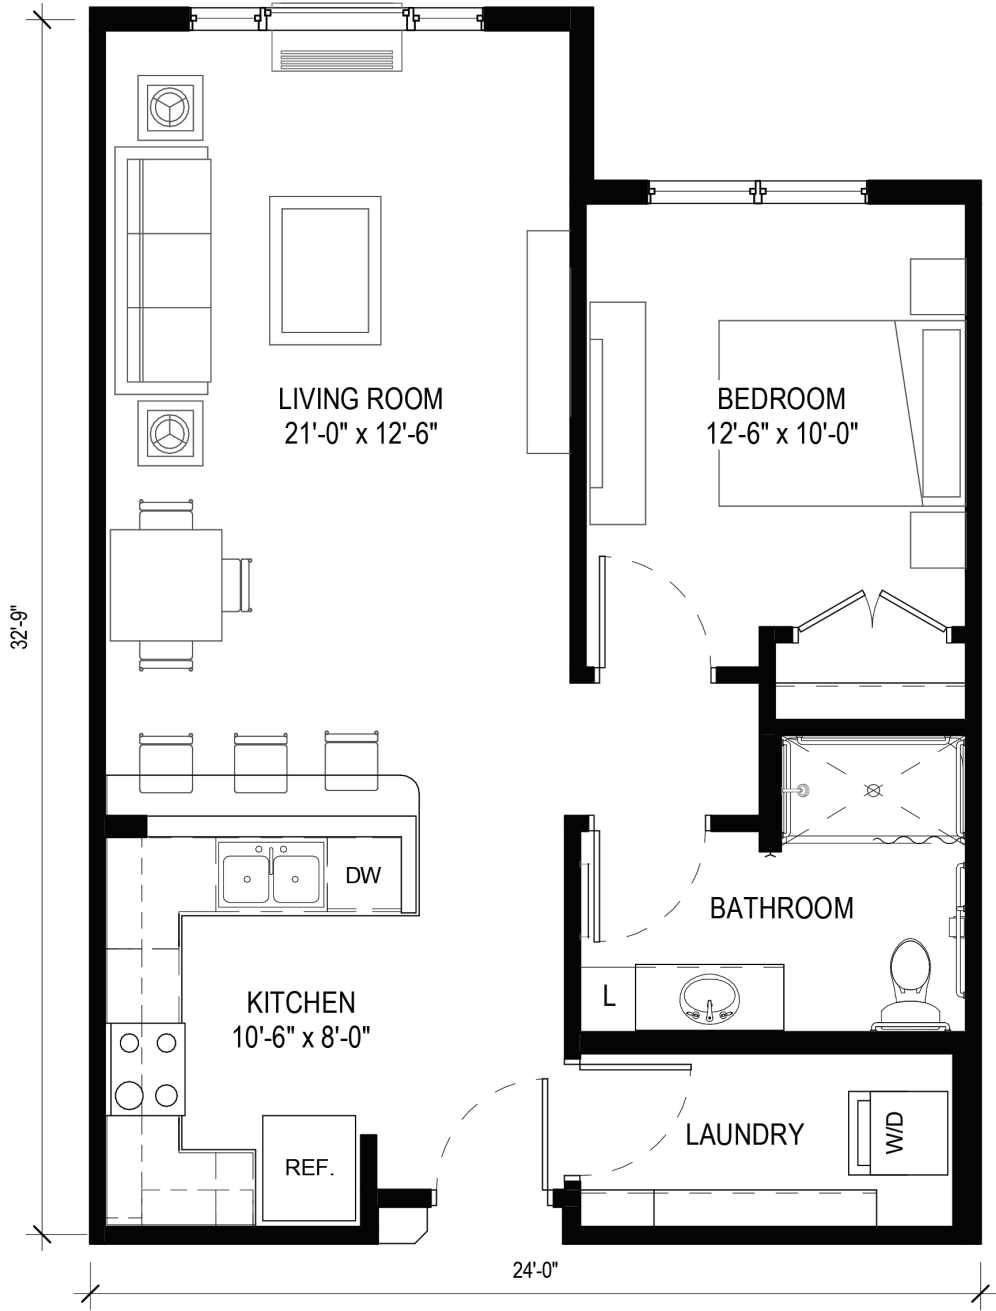

BURLINGTON A3

One-bedroom, one bath

SQ FT 692