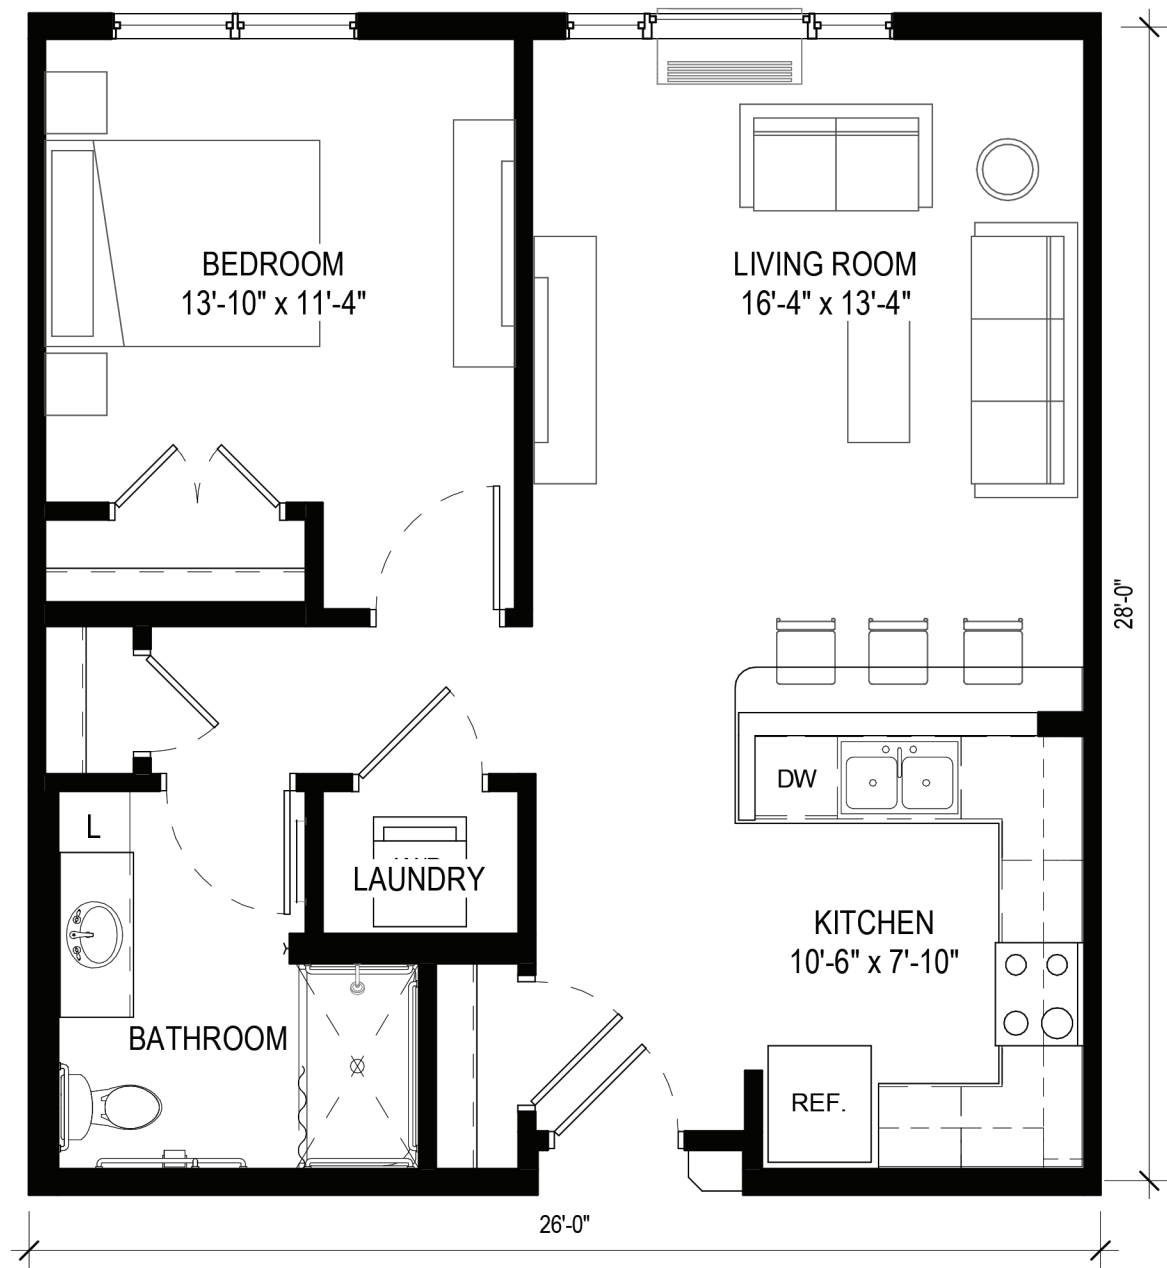

BURLINGTON A2
One-bedroom, one bath

SQ FT 683