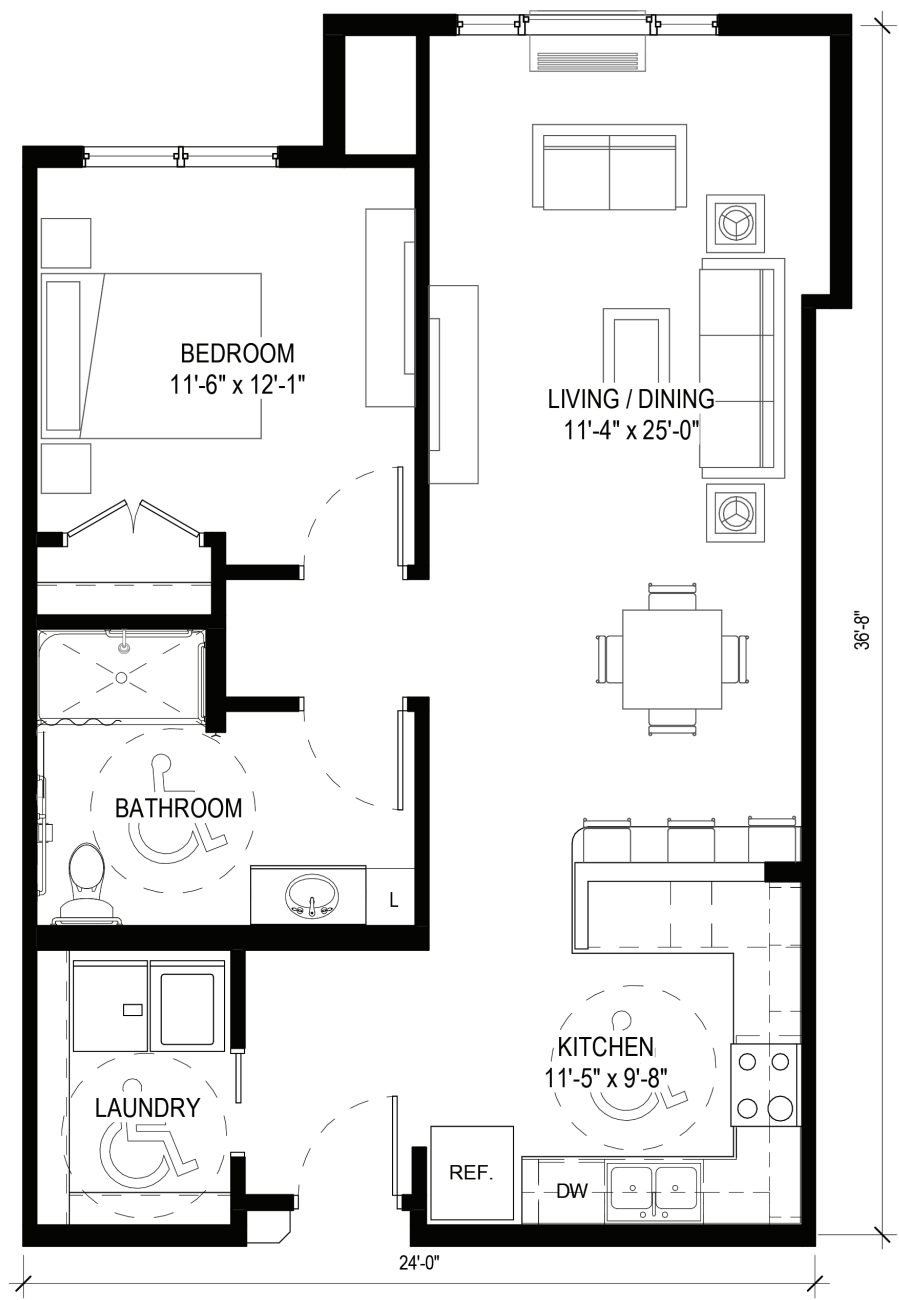

BURLINGTON A10

One-bedroom, one bath

	SQ FT	802
--	-------	-----